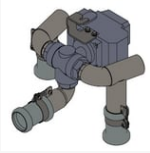

RM17 - Drain Valve Kit

$902.00

Compatible with: RR36, RR54, RR72