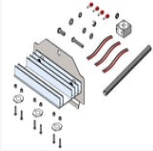

RM47 - Led Kit (one only)

$125.00

Compatible with: RR30, RR36, RR54, RR72